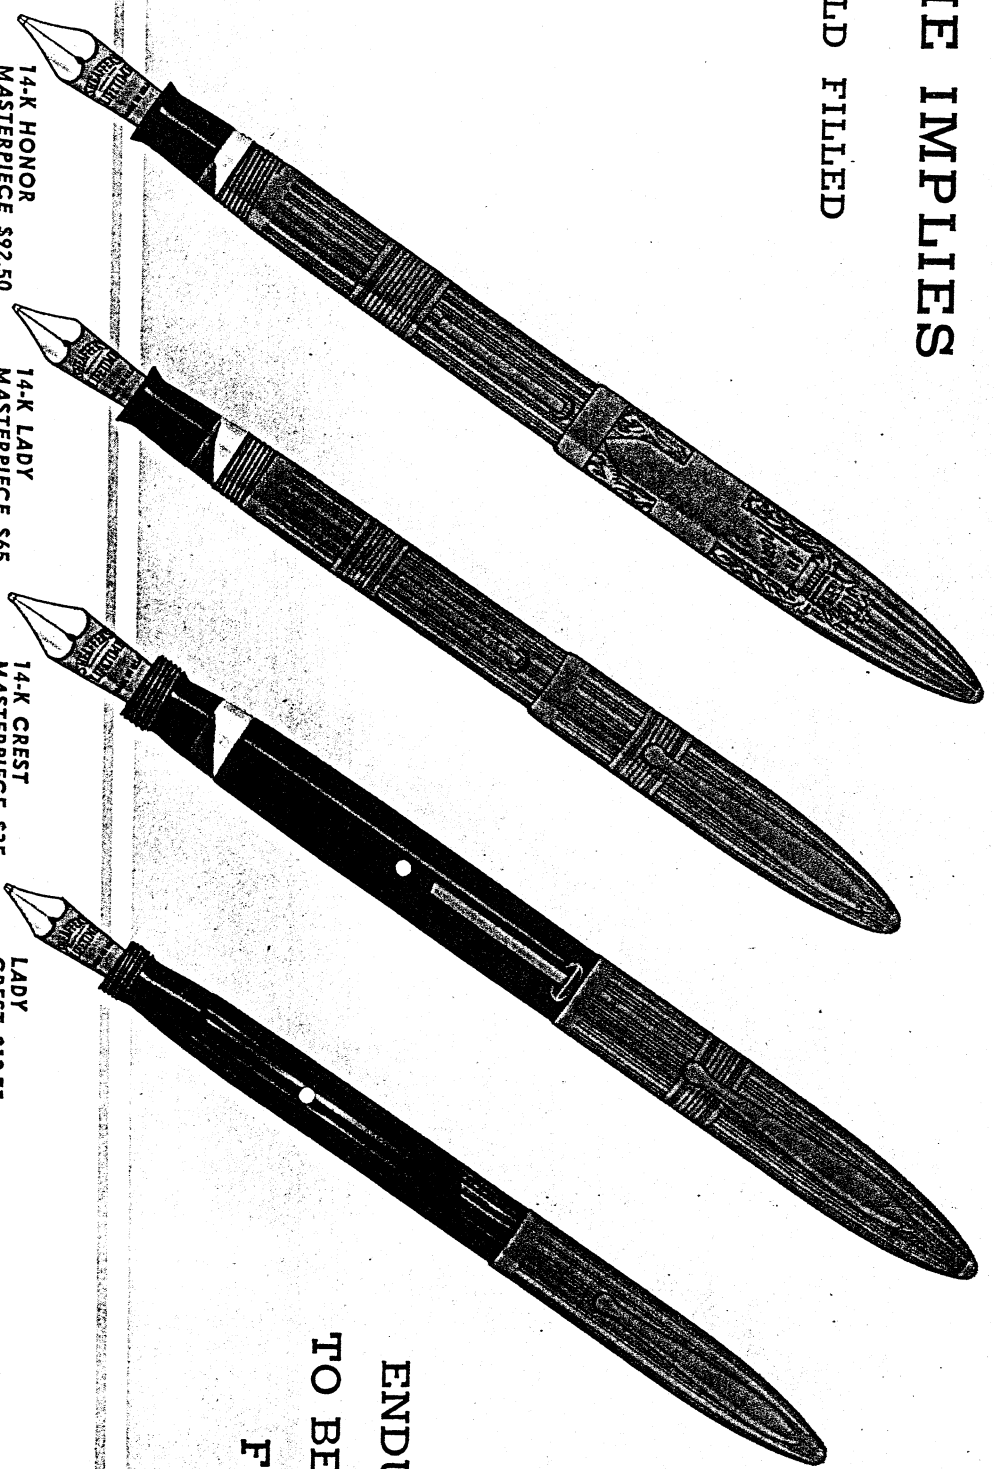

NAME IMPLIES

OR GOLD FILLED

ENDURING GOLD
TO BE TREASURED
FOREVER!

**14-K HONOR
MASTERPIECE $92.50**

14K MASTERPIECE
Lifetime Feathertouch
List $80.00 Pen Code
List $45.00 Pencil Code
SOBAC
SOPAC
SOBAP
SOPAP
SOBBL
SOBBL

**14-K LADY
MASTERPIECE $65**

14K LADY MASTERPIECE
Lifetime Feathertouch
List $65.00 Pen Code
List $35.00 Pencil Code
SOLEC
SOLVG
SOLG
SOMIA
SOMIA

**14-K CREST
MASTERPIECE $35**

14K CREST HONOR MASTERPIECE
Lifetime Feathertouch
List $42.50 Pen Code
List $22.50 Pencil Code
SOHEM
SOHIP
SOHHP

**LADY
CREST $12.75**

**14K HONOR LADY CREST
MASTERPIECE**
Lifetime Feathertouch
List $37.50 Pen Code
List $27.50 Pencil Code
SOHUT
SOKAS

14-K HONOR MASTERPIECE

Lifetime Feathertouch
List $92.50 Pen Code
List $57.50 Pencil Code
SOGOP
SOGRE

14-K HONOR LADY MASTERPIECE

Lifetime Feathertouch
List $77.50 Pen Code
List $47.50 Pencil Code
SOGIO
SOGVU

14-K CREST MASTERPIECE

Lifetime Feathertouch
List $200.00 Pen Code
List $125.00 Pencil Code
SOKIB
SOKOL

Lifetime Feathertouch
List $35.00 Pen Code
List $25.00 Pencil Code
SOMI
SOPAN
SOMMO
SOPPE

CREST LIFETIME FEATHERTOUCH

Color List $13.75 Pen Code
Visulaid—(Lever Style) List $6.00 Pencil Code
Black SODRU
Golden Brown SOFRA
One-Stroke Vacuum SOFTI
Black ASHA
Golden Brown ASIVE

LADY CREST

Color List $12.75 Pen Code
Visulaid—(Lever Style) List $5.00 Pencil Code
Black SOGRA
Golden Brown SOGCE
One-Stroke Vacuum ASIZL
Black ASKBA
Golden Brown ASKBA

SELECTING THE FINEST
All Masterpiece models are constructed of genuine 14K gold, except the platinum Honor Masterpiece. Crest models not designated as Masterpieces are 1/10, 14K gold-filled. Each Masterpiece model in gold is listed with or without the Honor insignia, and priced accordingly. The Honor insignia is illustrated on this page. This same pen in the standard Masterpiece style would have a cap similar to the Lady Masterpiece. Masterpiece models are heirloom possessions to be used during the owner's lifetime and thereafter to be treasured by his descendants.